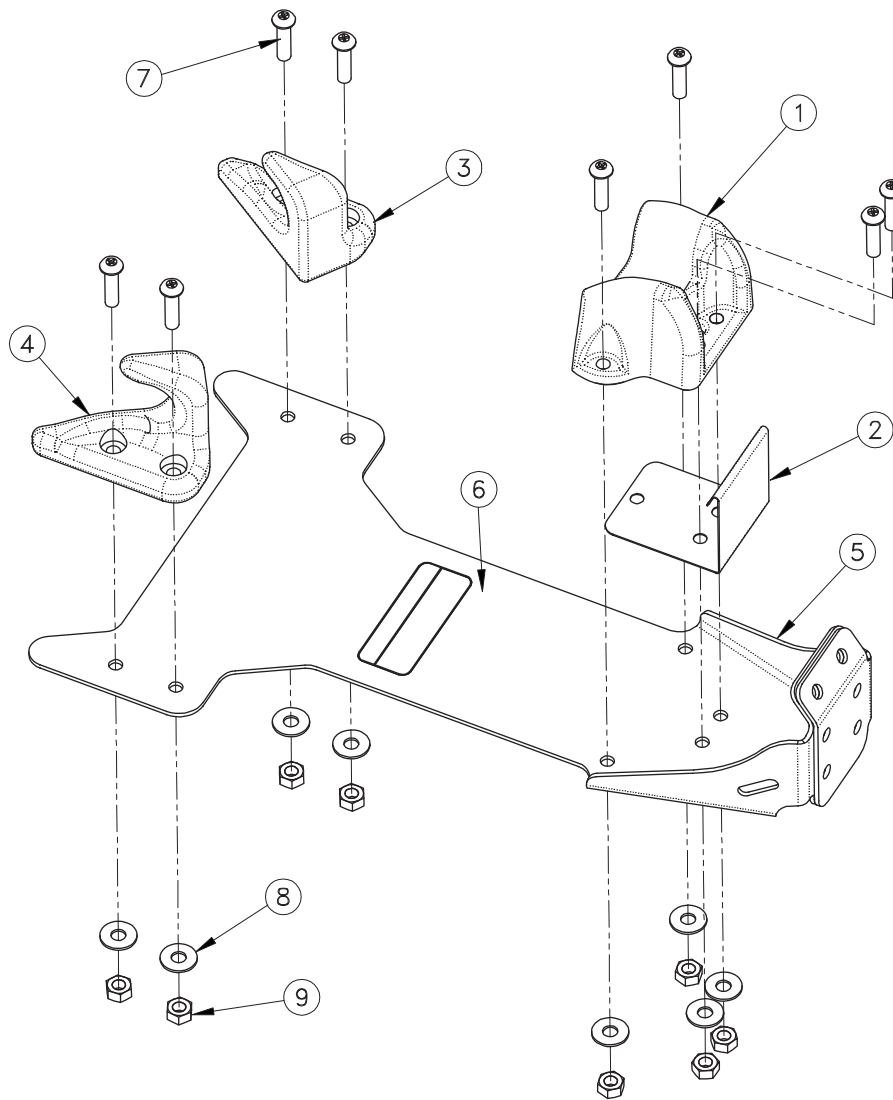

BLITZFORCE BRACKET EXPLODED VIEW AND PARTS LIST

#	DESCRIPTION	QTY	PART#
1	FRONT SPIKE BRACKET	1	XXL491
2	LATCH	1	XX495
3	RIGHT LEG BRACKET	1	XXL492R
4	LEFT LEG BRACKET	1	XXL492L
5	SUPPORT BRACKET	1	XXL494
6	LABEL - STORAGE BRACKET BL	1	XXL695
7	1/4 - 20 x 1 SELF TAP SCREW	8	VT25-20ST1.0
8	1/4 STAINLESS WASHER	8	NOT INCLUDED
9	1/4 - 20 STAINLESS NUT	8	NOT INCLUDED